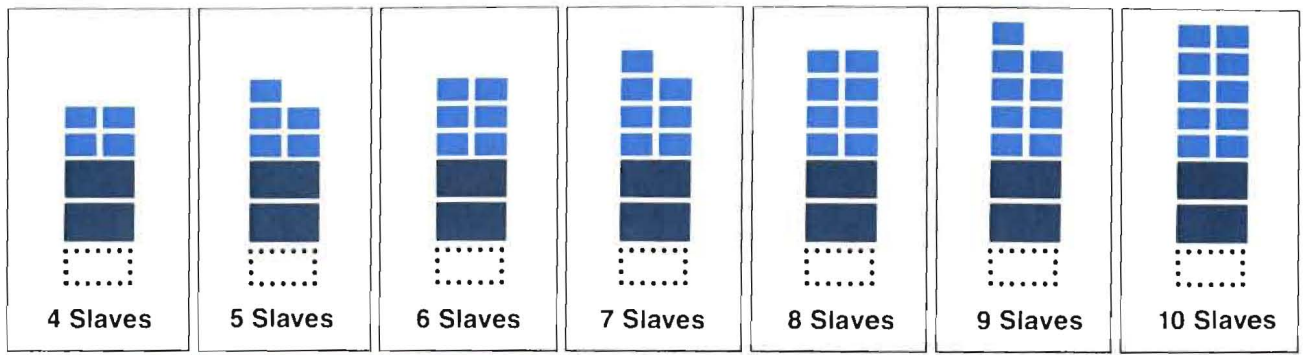

79,505	92,000	104,495	116,990	129,485	141,980	154,475
	94,055	106,550	119,045	131,540	144,035	156,530	169,025

	$69,910	$80,535	$91,170	$101,800	$112,440	$123,050	$133,690
	82,560	93,185	103,820	114,450	125,090	135,700	146,340
	78,525	90,230	101,940	113,645	125,350	137,035	148,765
	93,775	105,480	117,190	128,895	140,600	152,285	164,015
	85,435	98,765	112,090	125,420	138,750	152,080	165,430
	101,485	114,815	128,140	141,470	154,800	168,130	181,480

When ordering a system with 5 or more slaves, check-out, operation and service training at customer's plant is available for only the cost of transportation and expenses for our factory service engineer.

	40,885	46,440	51,995	57,550	63,105	68,660	74,215
	51,185	56,740	62,295	67,850	73,400	78,960	84,515
	48,910	55,180	61,450	67,720	73,990	80,260	86,530
	60,310	66,580	72,850	79,120	85,390	91,660	97,930
	55,705	63,410	71,115	78,820	86,525	94,230	101,935
	68,615	76,320	84,025	91,730	99,435	107,140	114,845